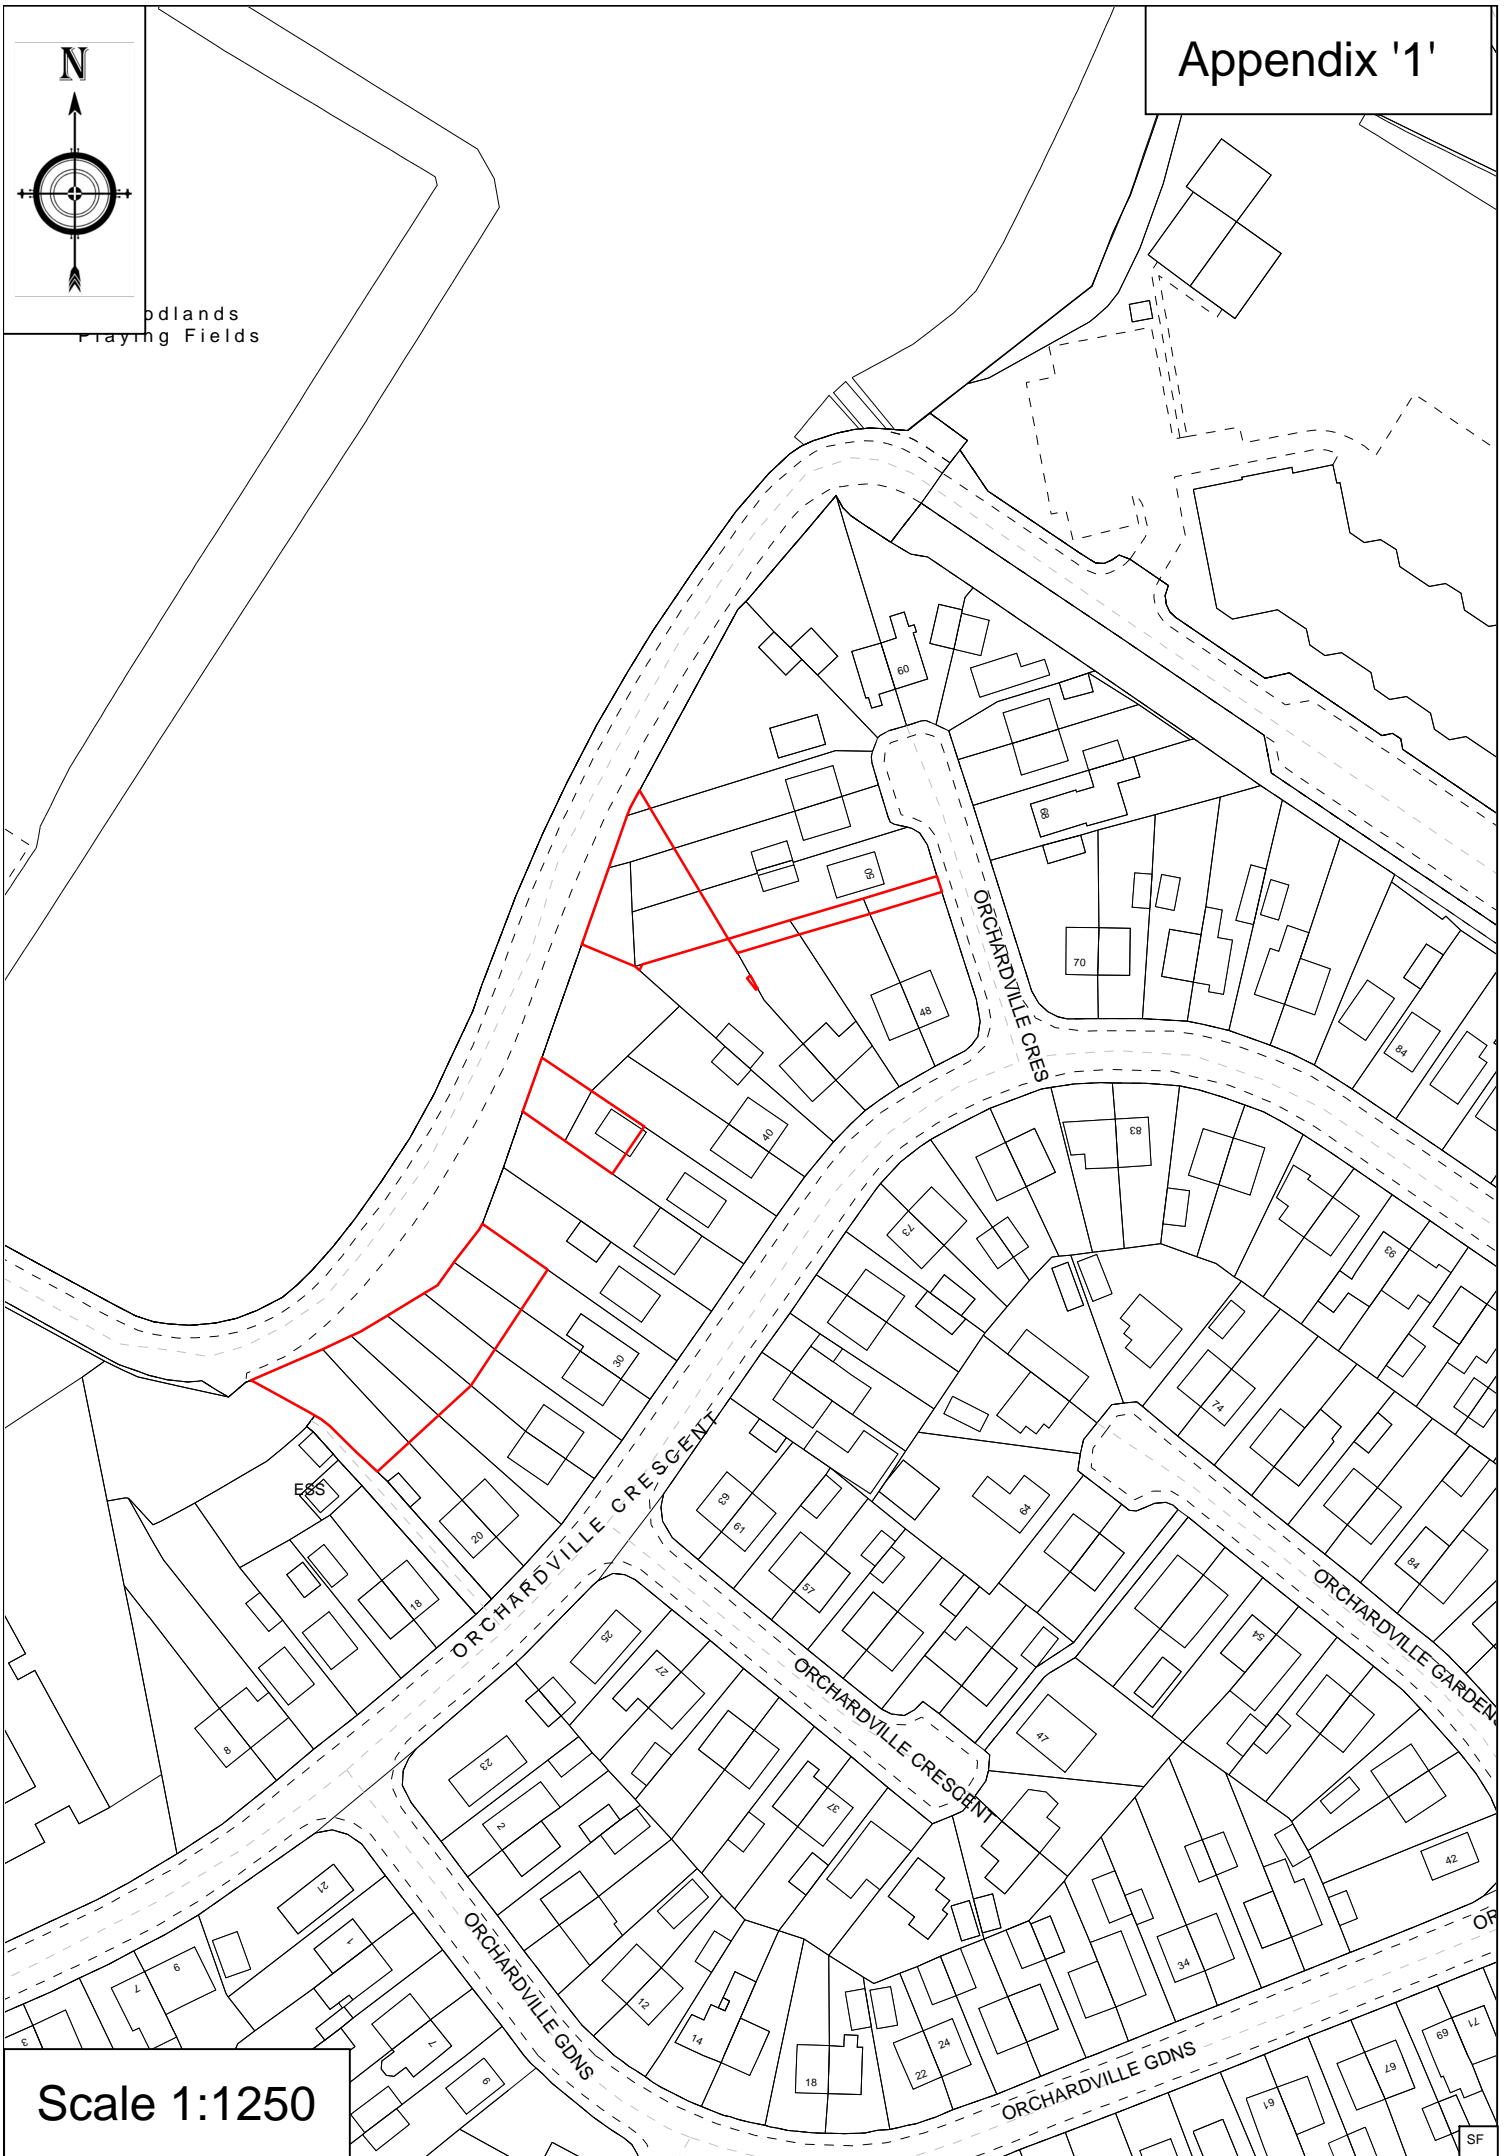

Woodlands
Playing Fields

Scale 1:1250

SF